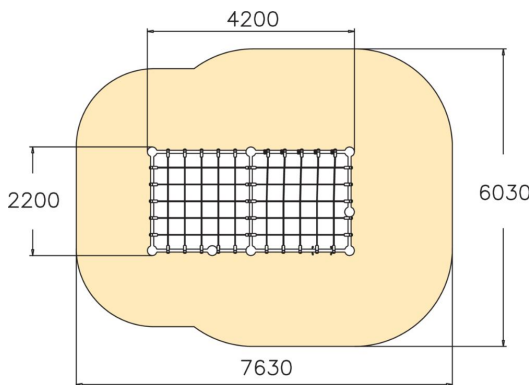

# WINAM GROUP

220470

Zirconium

 Climbing  
6

 Towers  
2

User age	3+
Number of users	14
Product length, mm	4200
Product width, mm	2200
Product height, mm	2320
Impact area, m <sup>2</sup>	41
Falling space, m <sup>2</sup>	41
Height required, mm	4120
Max. free fall height, mm	2250
Safety info	EN 1176-1 TÜV
Installation time (for 1), H	32
Foundation options	Deep mounting Surface mounting