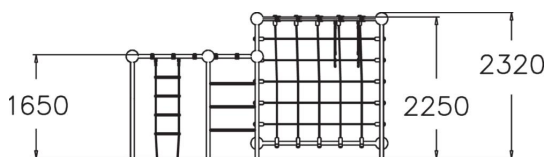

# WINAM GROUP

220470

Zirconium

 Climbing  
6

 Towers  
2

User age	3+
Number of users	14
Product length, mm	4200
Product width, mm	2200
Product height, mm	2320
Impact area, m <sup>2</sup>	41
Falling space, m <sup>2</sup>	41
Height required, mm	4120
Max. free fall height, mm	2250
Safety info	EN 1176-1 TÜV
Installation time (for 1), H	32
Foundation options	Deep mounting Surface mounting