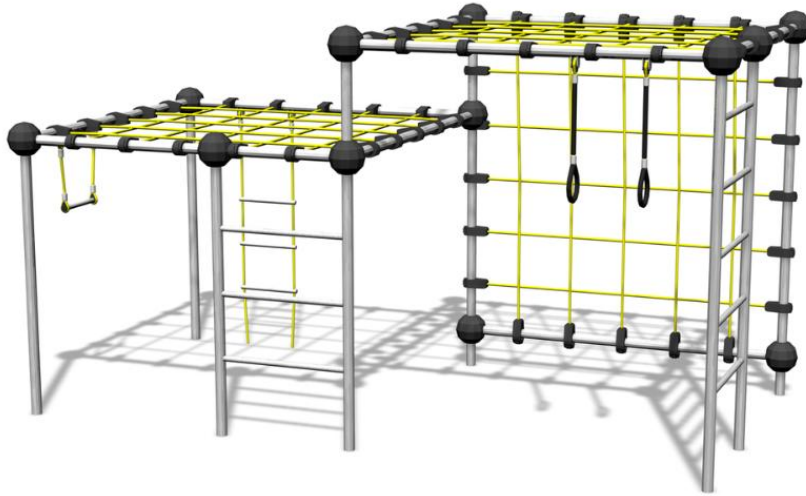

# WINAM GROUP

220470

Zirconium

 Climbing  
6

 Towers  
2

User age	3+
Number of users	14
Product length, mm	4200
Product width, mm	2200
Product height, mm	2320
Impact area, m <sup>2</sup>	41
Falling space, m <sup>2</sup>	41
Height required, mm	4120
Max. free fall height, mm	2250
Safety info	EN 1176-1 TÜV
Installation time (for 1), H	32
Foundation options	Deep mounting Surface mounting