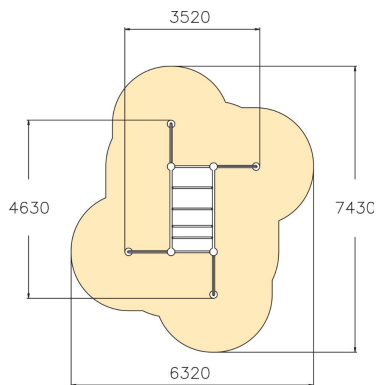

Multifunctional frame for hanging and other parkour moves. It comprises four curved supports joined by monkey bars. The total height is 1,830 mm. It can also be used for jumping over or weaving through. The bars can be reached by children. The Cloxx Parkour products conform to the European Standard for Playground equipment EN 1176, so they are suitable for schoolyards and playgrounds.

User age	6
Number of users	10
Product length, mm	4630
Product width, mm	3520
Product height, mm	1830
Impact area, m <sup>2</sup>	31.9
Height required, mm	3630
Max. free fall height, mm	1760
Safety info	EN 1176-1 TÜV
Installation time (for 1), H	13
Foundation options	Deep mounting Surface mounting