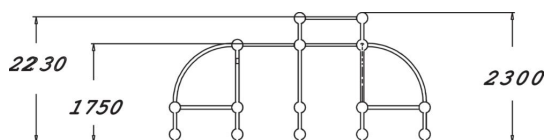

Multifunctional frame for hanging and other parkour moves. It comprises four curved supports joined by monkey bars. The bar heights are 1,750 mm and 2,230 mm. It can also be used for jumping over or weaving through. The bars can be reached by children. The hanging bars at different heights provide challenges for children and teens of different ages. This is a cost-effective product that is perfect for school yards, among other places.

| | |
|-------------------------------|-----------------------------------|
| User age | 6 |
| Number of users | 20 |
| Product length, mm | 4630 |
| Product width, mm | 4630 |
| Product height, mm | 2300 |
| Impact area, m ² | 39.5 |
| Falling space, m ² | 39.5 |
| Height required, mm | 3730 |
| Max. free fall height, mm | 2230 |
| Safety info | EN 1176-1 TÜV |
| Installation time (for 1), H | 20 |
| Foundation options | Deep mounting Surface mounting |