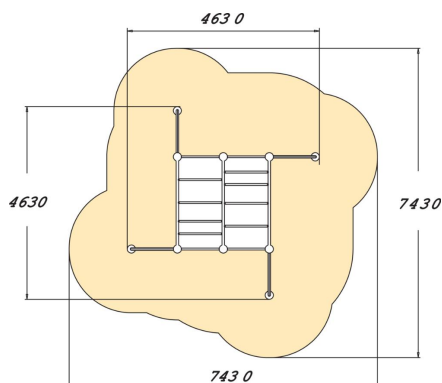

Multifunctional frame for hanging and other parkour moves. It comprises four curved supports joined by monkey bars. The bar heights are 1,750 mm and 2,230 mm. It can also be used for jumping over or weaving through. The bars can be reached by children. The hanging bars at different heights provide challenges for children and teens of different ages. This is a cost-effective product that is perfect for school yards, among other places.

| | |
|-------------------------------|-----------------------------------|
| User age | 6 |
| Number of users | 20 |
| Product length, mm | 4630 |
| Product width, mm | 4630 |
| Product height, mm | 2300 |
| Impact area, m ² | 39.5 |
| Falling space, m ² | 39.5 |
| Height required, mm | 3730 |
| Max. free fall height, mm | 2230 |
| Safety info | EN 1176-1 TÜV |
| Installation time (for 1), H | 20 |
| Foundation options | Deep mounting Surface mounting |