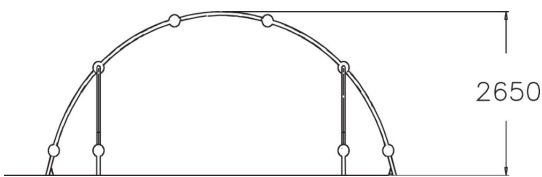

Multifunctional frame for hanging and other parkour moves. The set comprises two curved monkey bar sections. The bar height is 2,650 mm. It can also be used for jumping over or weaving through. The frame can also be used to practise the cat crawl. This product is particularly suitable for parks used by advanced parkour enthusiasts. The Cloxx Parkour products conform to the European Standard for Playground equipment EN 1176, so they are suitable for schoolyards and playgrounds

User age	6+
Number of users	30
Product length, mm	5660
Product width, mm	6090
Product height, mm	2650
Impact area, m ²	44.4
Falling space, m ²	44.4
Height required, mm	4450
Max. free fall height, mm	2650
Safety info	EN 1176-1 TÜV
Installation time (for 1), H	12
Foundation options	Deep mounting Surface mounting