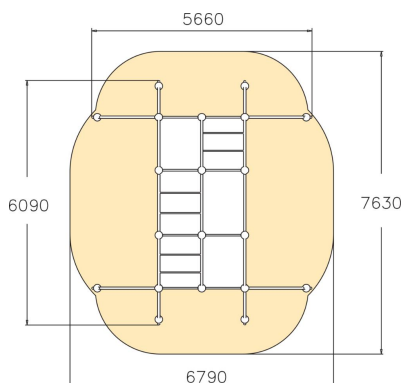

Multifunctional frame for hanging and other parkour moves. The set comprises two curved monkey bar sections. The bar height is 2,650 mm. It can also be used for jumping over or weaving through. The frame can also be used to practise the cat crawl. This product is particularly suitable for parks used by advanced parkour enthusiasts. The Cloxx Parkour products conform to the European Standard for Playground equipment EN 1176, so they are suitable for schoolyards and playgrounds

User age	6+
Number of users	30
Product length, mm	5660
Product width, mm	6090
Product height, mm	2650
Impact area, m ²	44.4
Falling space, m ²	44.4
Height required, mm	4450
Max. free fall height, mm	2650
Safety info	EN 1176-1 TÜV
Installation time (for 1), H	12
Foundation options	Deep mounting Surface mounting