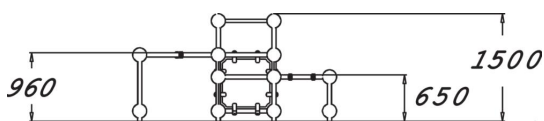

Parkour frame suitable for a small space. The frame holds two platforms at different heights (650 mm and 960 mm), a wall and hanging bars. There are sections for hanging, climbing over, passing under and jumping. The frame is made of a hot-dip galvanised steel tube measuring 60 mm in diameter. The Cloxx Parkour products conform to the European Standard for Playground equipment EN 1176, so they are suitable for schoolyards and playgrounds.

User age	6
Product length, mm	2880
Product width, mm	1770
Product height, mm	1500
Impact area, m ²	22.1
Falling space, m ²	22.1
Height required, mm	2760
Max. free fall height, mm	1435
Safety info	EN 1176-1 TÜV
Installation time (for 1), H	16
Foundation options	Deep mounting Surface mounting