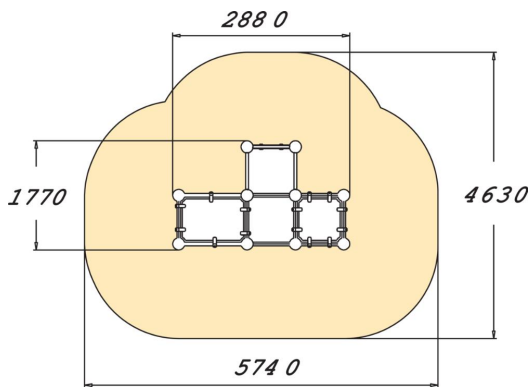

Parkour frame suitable for a small space. The frame holds two platforms at different heights (650 mm and 960 mm), a wall and hanging bars. There are sections for hanging, climbing over, passing under and jumping. The frame is made of a hot-dip galvanised steel tube measuring 60 mm in diameter. The Cloxx Parkour products conform to the European Standard for Playground equipment EN 1176, so they are suitable for schoolyards and playgrounds.

User age	6
Product length, mm	2880
Product width, mm	1770
Product height, mm	1500
Impact area, m ²	22.1
Falling space, m ²	22.1
Height required, mm	2760
Max. free fall height, mm	1435
Safety info	EN 1176-1 TÜV
Installation time (for 1), H	16
Foundation options	Deep mounting Surface mounting