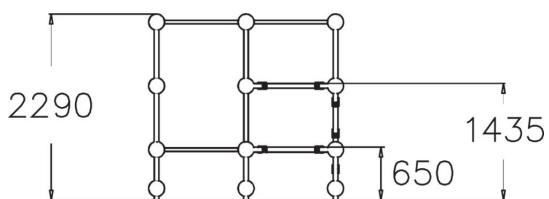

Parkour frame that is perfect for wall runs and underbars. The frame holds two platforms at different heights (650 mm and 1,435 mm), a wall and hanging bars. There are sections for hanging, climbing over, passing under and jumping. Challenging climbing and hanging sections also for children. The Cloxx Parkour products conform to the European Standard for Playground equipment EN 1176, so they are suitable for schoolyards and playgrounds.

| | |
|------------------------------|-----------------------------------|
| User age | 6 |
| Number of users | 7 |
| Product length, mm | 2420 |
| Product width, mm | 2420 |
| Product height, mm | 2290 |
| Impact area, m ² | 30.4 |
| Height required, mm | 4090 |
| Max. free fall height, mm | 2210 |
| Safety info | EN 1176-1 TÜV |
| Installation time (for 1), H | 18 |
| Foundation options | Deep mounting Surface mounting |