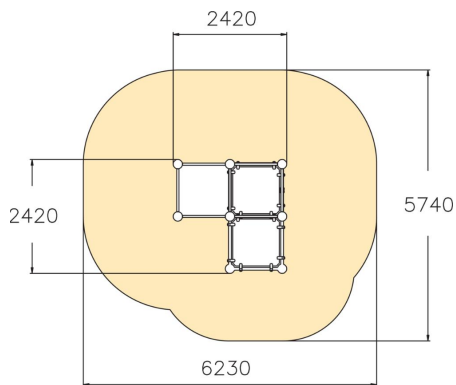

Parkour frame that is perfect for wall runs and underbars. The frame holds two platforms at different heights (650 mm and 1,435 mm), a wall and hanging bars. There are sections for hanging, climbing over, passing under and jumping. Challenging climbing and hanging sections also for children. The Cloxx Parkour products conform to the European Standard for Playground equipment EN 1176, so they are suitable for schoolyards and playgrounds.

| | |
|------------------------------|-----------------------------------|
| User age | 6 |
| Number of users | 7 |
| Product length, mm | 2420 |
| Product width, mm | 2420 |
| Product height, mm | 2290 |
| Impact area, m ² | 30.4 |
| Height required, mm | 4090 |
| Max. free fall height, mm | 2210 |
| Safety info | EN 1176-1 TÜV |
| Installation time (for 1), H | 18 |
| Foundation options | Deep mounting Surface mounting |