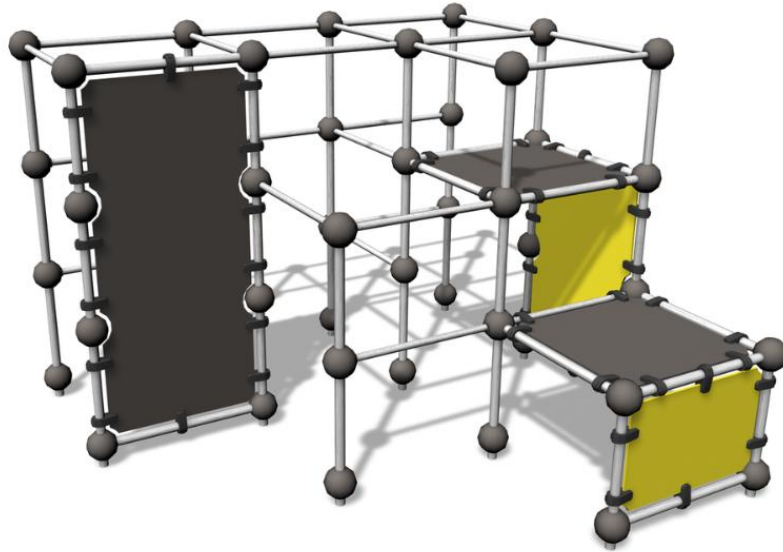

WINAM GROUP

220523

SPIDER CAGE M

Parkour frame that is perfect for wall runs and underbars. The frame holds two platforms at different heights (960 mm and 1,745 mm), a 2,600 mm high wall and hanging bars. There are sections for hanging, climbing over, passing under and jumping. Challenging climbing and hanging sections also for children. Even advanced parkour enthusiasts will be able to challenge their abilities here. Suitable also for school yards, to offer teens a hangout spot with street cred. The Cloxx Parkour products conform to the European Standard for Playground equipment EN 1176, so they are suitable for schoolyards and playgrounds.

User age	10+
Number of users	10
Product length, mm	3520
Product width, mm	3520
Product height, mm	2600
Impact area, m ²	45.4
Falling space, m ²	45.4
Height required, mm	4400
Max. free fall height, mm	2530
Safety info	EN 1176-1 TÜV
Installation time (for 1), H	31
Foundation options	Deep mounting Surface mounting
Colour of walls and HPL	