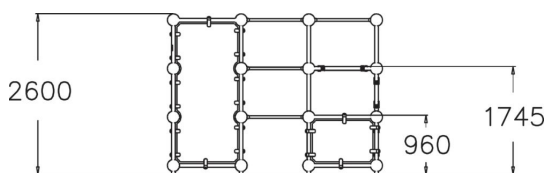

WINAM GROUP

220523

SPIDER CAGE M

Parkour frame that is perfect for wall runs and underbars. The frame holds two platforms at different heights (960 mm and 1,745 mm), a 2,600 mm high wall and hanging bars. There are sections for hanging, climbing over, passing under and jumping. Challenging climbing and hanging sections also for children. Even advanced parkour enthusiasts will be able to challenge their abilities here. Suitable also for school yards, to offer teens a hangout spot with street cred. The Cloxx Parkour products conform to the European Standard for Playground equipment EN 1176, so they are suitable for schoolyards and playgrounds.

User age	10+
Number of users	10
Product length, mm	3520
Product width, mm	3520
Product height, mm	2600
Impact area, m ²	45.4
Falling space, m ²	45.4
Height required, mm	4400
Max. free fall height, mm	2530
Safety info	EN 1176-1 TÜV
Installation time (for 1), H	31
Foundation options	Deep mounting Surface mounting
Colour of walls and HPL	