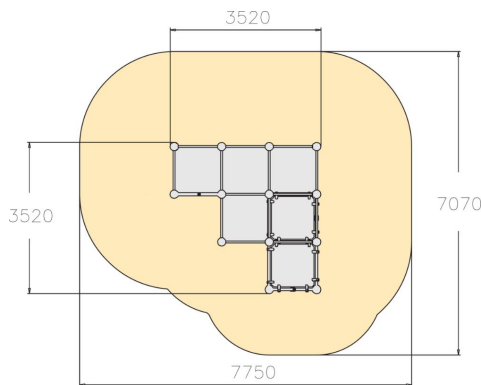

WINAM GROUP

220523

SPIDER CAGE M

Parkour frame that is perfect for wall runs and underbars. The frame holds two platforms at different heights (960 mm and 1,745 mm), a 2,600 mm high wall and hanging bars. There are sections for hanging, climbing over, passing under and jumping. Challenging climbing and hanging sections also for children. Even advanced parkour enthusiasts will be able to challenge their abilities here. Suitable also for school yards, to offer teens a hangout spot with street cred. The Cloxx Parkour products conform to the European Standard for Playground equipment EN 1176, so they are suitable for schoolyards and playgrounds.

User age	10+
Number of users	10
Product length, mm	3520
Product width, mm	3520
Product height, mm	2600
Impact area, m ²	45.4
Falling space, m ²	45.4
Height required, mm	4400
Max. free fall height, mm	2530
Safety info	EN 1176-1 TÜV
Installation time (for 1), H	31
Foundation options	Deep mounting Surface mounting
Colour of walls and HPL	