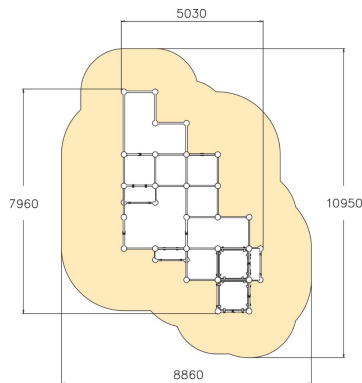

Parkour frame that is perfect for wall runs and underbars. The frame holds two platforms at different heights (960 mm and 1,745 mm), two leaning walls, six vertical walls and hanging bars. The total height is 2,600 mm. There are sections for hanging, climbing over, passing under and jumping. Challenging climbing and hanging sections also for children. Even advanced parkour enthusiasts will be able to challenge their abilities here. Suitable also for school yards, to offer teens a hangout spot with street cred. The Cloxx Parkour products conform to the European Standard for Playground equipment EN 1176, so they are suitable for schoolyards and playgrounds.

User age	10
Number of users	20
Product length, mm	7960
Product width, mm	5030
Product height, mm	2600
Impact area, m <sup>2</sup>	72.7
Falling space, m <sup>2</sup>	72.7
Height required, mm	4400
Max. free fall height, mm	2530
Safety info	EN 1176-1 TÜV
Installation time (for 1), H	59
Foundation options	Deep mounting Surface mounting