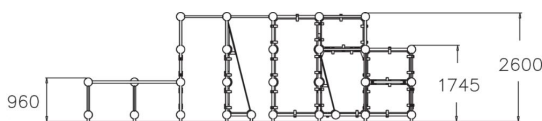

Parkour frame that is perfect for wall runs and underbars. The frame holds two platforms at different heights (960 mm and 1,745 mm), two leaning walls, six vertical walls and hanging bars. The total height is 2,600 mm. There are sections for hanging, climbing over, passing under and jumping. Challenging climbing and hanging sections also for children. Even advanced parkour enthusiasts will be able to challenge their abilities here. Suitable also for school yards, to offer teens a hangout spot with street cred. The Cloxx Parkour products conform to the European Standard for Playground equipment EN 1176, so they are suitable for schoolyards and playgrounds.

User age	10
Number of users	20
Product length, mm	7960
Product width, mm	5030
Product height, mm	2600
Impact area, m <sup>2</sup>	72.7
Falling space, m <sup>2</sup>	72.7
Height required, mm	4400
Max. free fall height, mm	2530
Safety info	EN 1176-1 TÜV
Installation time (for 1), H	59
Foundation options	Deep mounting Surface mounting