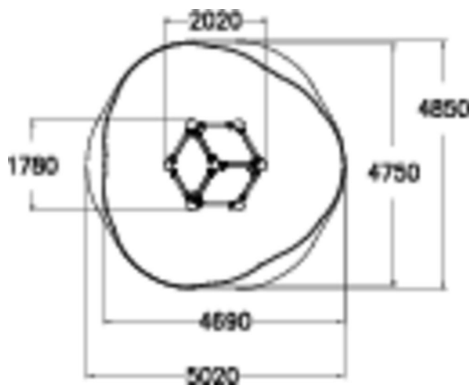

A multifunctional cube for jumping, launching and landing. The device has three platforms and a total height of 1,550 mm. It is suitable for children due to its small size, but teens can also practise various moves on the cube. The Cloxx Parkour products conform to the European Standard for Playground equipment EN 1176, so they are suitable for schoolyards and playgrounds.

User age	6
Number of users	3
Product length, mm	2020
Product width, mm	1780
Product height, mm	1550
Impact area, m ²	17.2
Falling space, m ²	19.3
Height required, mm	3350
Max. free fall height, mm	1550
Safety info	EN 1176-1:2008
Installation time (for 1), H	6
Foundation options	Deep mounting Surface mounting