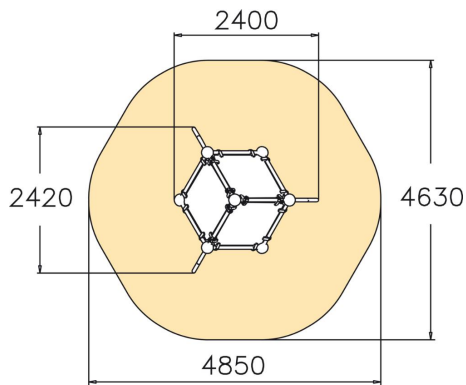

A multifunctional cube for jumping, launching and landing. The device has three platforms and a total height of 2,190 mm. This challenging cube is perfect for more advanced parkourists. The Cloxx Parkour products conform to the European Standard for Playground equipment EN 1176, so they are suitable for schoolyards and playgrounds.

User age	10
Number of users	3
Product length, mm	2420
Product width, mm	2400
Product height, mm	2190
Impact area, m ²	17.8
Height required, mm	3990
Max. free fall height, mm	2190
Safety info	EN 1176-1 TÜV
Installation time (for 1), H	7
Foundation options	Deep mounting Surface mounting