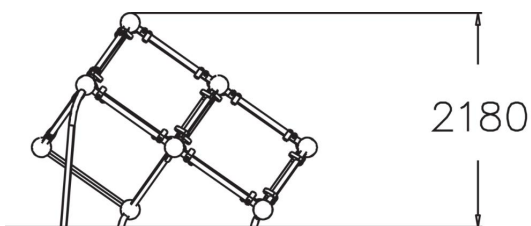

A multifunctional cube for jumping, launching and landing. The device has four platforms and a total height of 2,180 mm. The lower platform is good for children, while the higher one is for teens. The Cloxx Parkour products conform to the European Standard for Playground equipment EN 1176, so they are suitable for schoolyards and playgrounds.

User age	10
Number of users	5
Product length, mm	2420
Product width, mm	2920
Product height, mm	2180
Impact area, m <sup>2</sup>	20.1
Falling space, m <sup>2</sup>	22
Height required, mm	3980
Max. free fall height, mm	2180
Safety info	EN 1176-1 TÜV
Installation time (for 1), H	9
Foundation options	Deep mounting Surface mounting