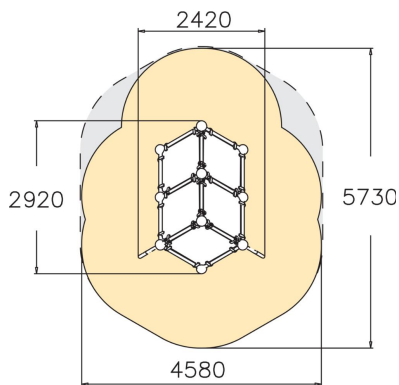

A multifunctional cube for jumping, launching and landing. The device has four platforms and a total height of 2,180 mm. The lower platform is good for children, while the higher one is for teens. The Cloxx Parkour products conform to the European Standard for Playground equipment EN 1176, so they are suitable for schoolyards and playgrounds.

User age	10
Number of users	5
Product length, mm	2420
Product width, mm	2920
Product height, mm	2180
Impact area, m <sup>2</sup>	20.1
Falling space, m <sup>2</sup>	22
Height required, mm	3980
Max. free fall height, mm	2180
Safety info	EN 1176-1 TÜV
Installation time (for 1), H	9
Foundation options	Deep mounting Surface mounting