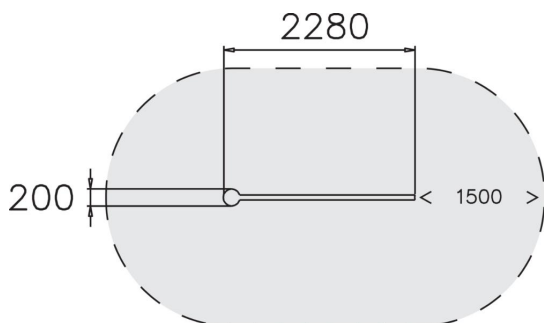

Accessory for products 220540 Precision Bar and 220538 Precision Bar Long. Multifunctional metal bar for balancing, cat crawling and precision jumping. The 2,280 mm long and 170 mm high bar can be used for making balancing tracks longer and more interesting. The Cloxx Parkour products conform to the European Standard for Playground equipment EN 1176, so they are suitable for schoolyards and playgrounds. Die Cloxx Parkour-Produkte entsprechen der Europäischen Norm EN 1176 für "Spielplatzgeräte und Spielplatzböden" und sind für Schulhöfe und Spielplätze geeignet.

User age	6
Number of users	4
Product length, mm	2280
Product width, mm	200
Product height, mm	240
Falling space, m <sup>2</sup>	14
Height required, mm	2040
Max. free fall height, mm	170
Safety info	EN 1176-1 TÜV
Installation time (for 1), H	1
Foundation options	Deep mounting Surface mounting