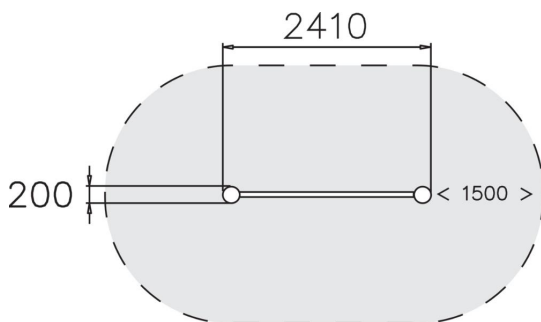

Multifunctional metal bar for balancing, cat crawling and precision jumping. The Cloxx Parkour products conform to the European Standard for Playground equipment EN 1176, so they are suitable for schoolyards and playgrounds.

User age	6+
Number of users	4
Product length, mm	2410
Product width, mm	200
Product height, mm	240
Falling space, m ²	15.3
Height required, mm	2040
Max. free fall height, mm	170
Safety info	EN 1176-1 TÜV
Installation time (for 1), H	2
Foundation options	Deep mounting Surface mounting