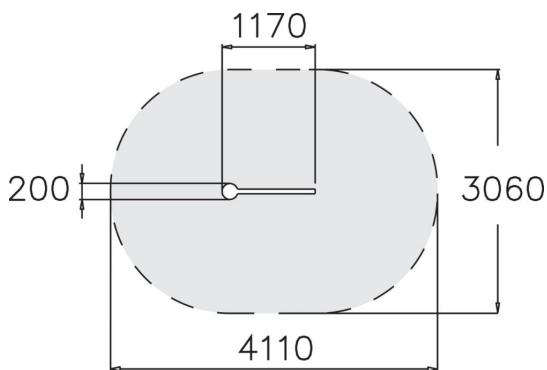

Extra bar for products 220540 Precision Bar and 220538 Precision Bar Long for balancing, cat crawl and precision jumps. The bar is 1170 mm long and 170 mm high. The Cloxx Parkour products conform to the European Standard for Playground equipment EN 1176, so they are suitable for schoolyards and playgrounds.

User age	6
Number of users	2
Product length, mm	1170
Product width, mm	200
Product height, mm	240
Falling space, m <sup>2</sup>	10.6
Height required, mm	2040
Max. free fall height, mm	170
Safety info	EN 1176-1 TÜV
Installation time (for 1), H	1
Foundation options	Deep mounting Surface mounting