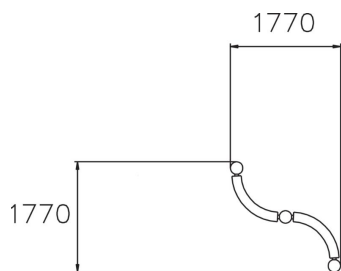

Multifunctional beam for balancing, cat crawling and precision jumping. The Cloxx Parkour products conform to the European Standard for Playground equipment EN 1176, so they are suitable for schoolyards and playgrounds.

User age	6+
Number of users	2
Product length, mm	1770
Product width, mm	1770
Product height, mm	450
Falling space, m ²	14.9
Height required, mm	2250
Max. free fall height, mm	410
Safety info	EN 1176-1 TÜV
Installation time (for 1), H	4
Foundation options	Deep mounting Surface mounting