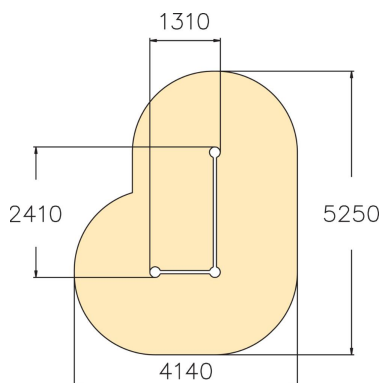

Multifunctional angled bar for balancing, cat crawling and precision jumping. The bars are 650 mm high. Perfect for practising vault series and underbars. A Vault Rail is an essential element for every parkour park! The Cloxx Parkour products conform to the European Standard for Playground equipment EN 1176, so they are suitable for schoolyards and playgrounds.

User age	6
Number of users	2
Product length, mm	2410
Product width, mm	1310
Product height, mm	720
Impact area, m ²	16.9
Height required, mm	2520
Max. free fall height, mm	650
Safety info	EN 1176-1 TÜV
Installation time (for 1), H	4
Foundation options	Deep mounting Surface mounting