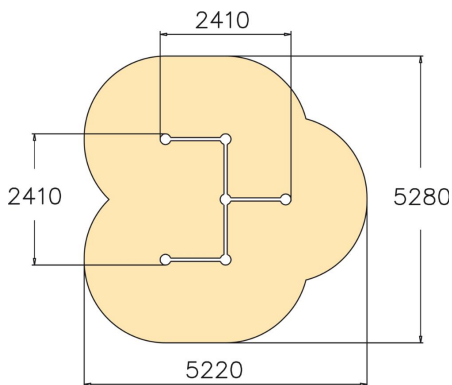

Multifunctional angled balance frame for balancing, cat crawling and precision jumping. The bars are 960 mm high. Perfect for practising vault series and underbars. A Vault Rail is an essential element for every parkour park! The Cloxx Parkour products conform to the European Standard for Playground equipment EN 1176, so they are suitable for schoolyards and playgrounds.

User age	10
Number of users	5
Product length, mm	2410
Product width, mm	2410
Product height, mm	1030
Impact area, m ²	21.9
Height required, mm	2830
Max. free fall height, mm	960
Safety info	EN 1176-1 TÜV
Installation time (for 1), H	7
Foundation options	Deep mounting Surface mounting