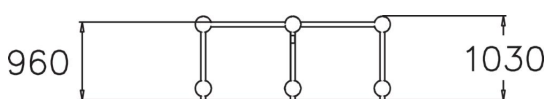

Multifunctional angled balance frame for balancing, cat crawling and precision jumping. The bars are 960 mm high. Perfect for practising vault series and underbars. A Vault Rail is an essential element for every parkour park! The Cloxx Parkour products conform to the European Standard for Playground equipment EN 1176, so they are suitable for schoolyards and playgrounds.

User age	10
Number of users	5
Product length, mm	2410
Product width, mm	2410
Product height, mm	1030
Impact area, m ²	21.9
Height required, mm	2830
Max. free fall height, mm	960
Safety info	EN 1176-1 TÜV
Installation time (for 1), H	7
Foundation options	Deep mounting Surface mounting