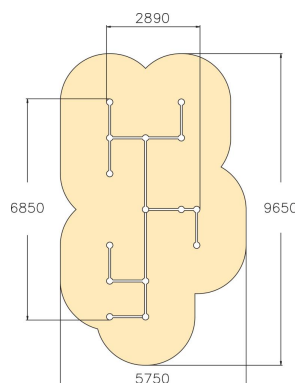

Multifunctional angled balance frame for balancing, cat crawling and precision jumping. Perfect for practising vault series and underbars. The Cloxx Parkour products conform to the European Standard for Playground equipment EN 1176, so they are suitable for schoolyards and playgrounds.

User age	10+
Number of users	13
Product length, mm	6850
Product width, mm	2890
Product height, mm	1030
Impact area, m <sup>2</sup>	45.2
Falling space, m <sup>2</sup>	45.2
Height required, mm	2830
Max. free fall height, mm	960
Safety info	EN 1176-1 TÜV
Installation time (for 1), H	17
Foundation options	Deep mounting Surface mounting