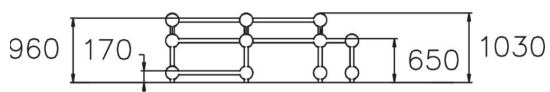

User age	10+
Number of users	13
Product length, mm	6850
Product width, mm	2890
Product height, mm	1030
Impact area, m <sup>2</sup>	45.2
Falling space, m <sup>2</sup>	45.2
Height required, mm	2830
Max. free fall height, mm	960
Safety info	EN 1176-1 TÜV
Installation time (for 1), H	17
Foundation options	Deep mounting Surface mounting