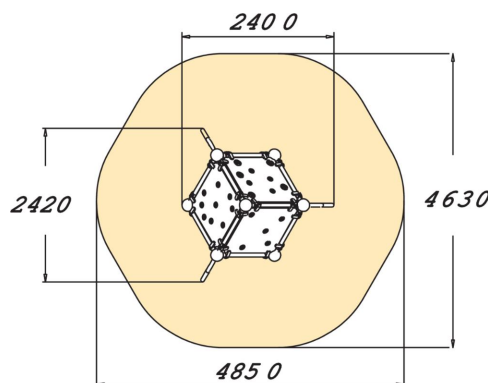

## Wall Bouldering Cube S

 Climbing  
5

User age	5+
Number of users	3
Product length, mm	2400
Product width, mm	2420
Product height, mm	2190
Impact area, m <sup>2</sup>	17.8
Falling space, m <sup>2</sup>	17.8
Height required, mm	3990
Max. free fall height, mm	2190
Safety info	EN 1176-1 TÜV
Installation time (for 1), H	7
Foundation options	Deep mounting Surface mounting
Colour of walls and HPL	