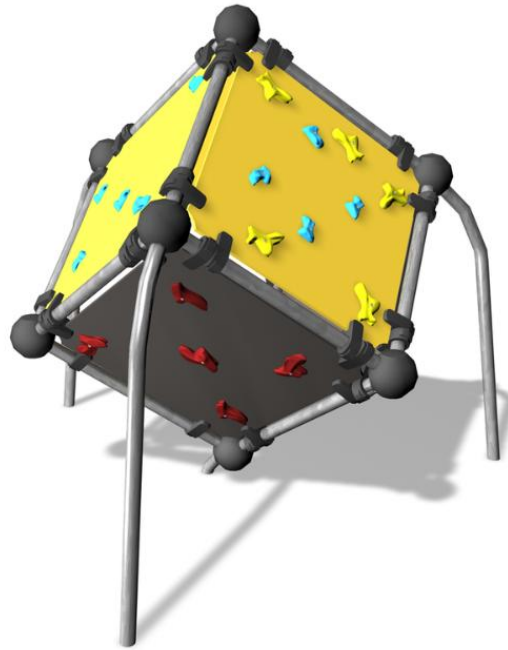

## Wall Bouldering Cube S

 Climbing  
5

User age	5+
Number of users	3
Product length, mm	2400
Product width, mm	2420
Product height, mm	2190
Impact area, m <sup>2</sup>	17.8
Falling space, m <sup>2</sup>	17.8
Height required, mm	3990
Max. free fall height, mm	2190
Safety info	EN 1176-1 TÜV
Installation time (for 1), H	7
Foundation options	Deep mounting Surface mounting
Colour of walls and HPL	