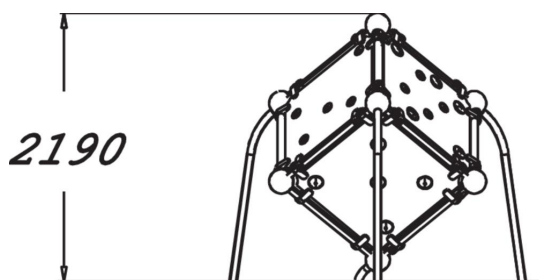

## Wall Bouldering Cube S

 Climbing  
5

User age	5+
Number of users	3
Product length, mm	2400
Product width, mm	2420
Product height, mm	2190
Impact area, m <sup>2</sup>	17.8
Falling space, m <sup>2</sup>	17.8
Height required, mm	3990
Max. free fall height, mm	2190
Safety info	EN 1176-1 TÜV
Installation time (for 1), H	7
Foundation options	Deep mounting Surface mounting
Colour of walls and HPL	