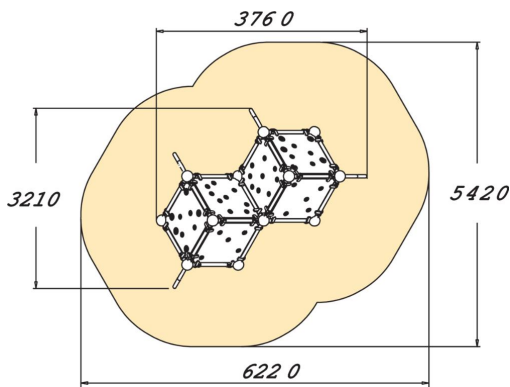

WINAM GROUP

220610

Wall Bouldering Cube M

User age	5+
Number of users	6
Product length, mm	3760
Product width, mm	3210
Product height, mm	2190
Impact area, m ²	25.2
Falling space, m ²	25.2
Height required, mm	3990
Max. free fall height, mm	2190
Safety info	EN 1176-1 TÜV
Installation time (for 1), H	12
Foundation options	Deep mounting Surface mounting
Colour of walls and HPL	