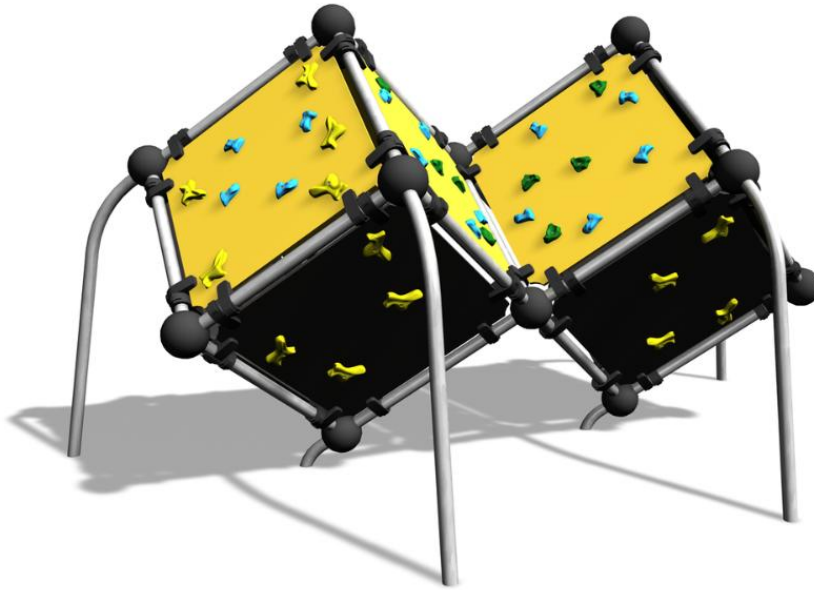

WINAM GROUP

220610

Wall Bouldering Cube M

User age	5+
Number of users	6
Product length, mm	3760
Product width, mm	3210
Product height, mm	2190
Impact area, m ²	25.2
Falling space, m ²	25.2
Height required, mm	3990
Max. free fall height, mm	2190
Safety info	EN 1176-1 TÜV
Installation time (for 1), H	12
Foundation options	Deep mounting Surface mounting
Colour of walls and HPL	