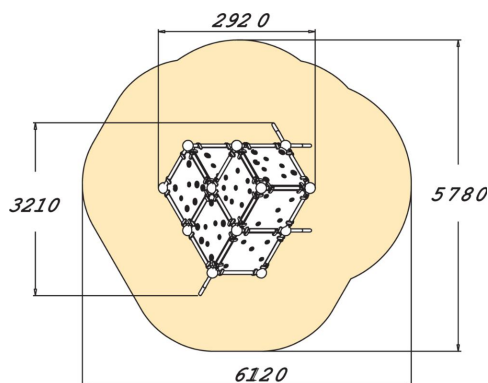

WINAM GROUP

220615

Wall Bouldering Cube L

User age	5+
Number of users	4
Product length, mm	2920
Product width, mm	3210
Product height, mm	2820
Impact area, m ²	26.2
Falling space, m ²	26.2
Height required, mm	4620
Max. free fall height, mm	2820
Safety info	EN 1176-1 TÜV
Installation time (for 1), H	13
Foundation options	Deep mounting Surface mounting
Colour of walls and HPL	