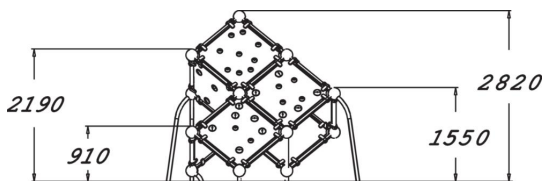

WINAM GROUP

220615

Wall Bouldering Cube L

User age	5+
Number of users	4
Product length, mm	2920
Product width, mm	3210
Product height, mm	2820
Impact area, m ²	26.2
Falling space, m ²	26.2
Height required, mm	4620
Max. free fall height, mm	2820
Safety info	EN 1176-1 TÜV
Installation time (for 1), H	13
Foundation options	Deep mounting Surface mounting
Colour of walls and HPL	