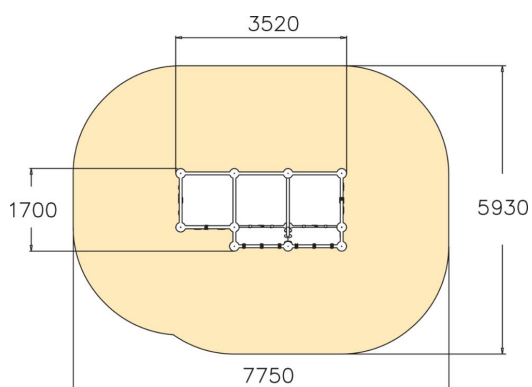

WINAM GROUP

220685

Wall Bouldering M

User age	8+
Number of users	5
Product length, mm	3520
Product width, mm	1700
Product height, mm	2600
Impact area, m ²	40.7
Falling space, m ²	40.7
Height required, mm	4020
Max. free fall height, mm	2530
Safety info	EN 1176-1 TÜV
Installation time (for 1), H	20
Foundation options	Deep mounting Surface mounting
Colour of walls and HPL	