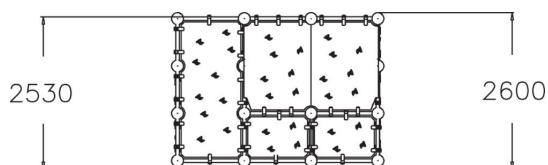

WINAM GROUP

220685

Wall Bouldering M

User age	8+
Number of users	5
Product length, mm	3520
Product width, mm	1700
Product height, mm	2600
Impact area, m ²	40.7
Falling space, m ²	40.7
Height required, mm	4020
Max. free fall height, mm	2530
Safety info	EN 1176-1 TÜV
Installation time (for 1), H	20
Foundation options	Deep mounting Surface mounting
Colour of walls and HPL	