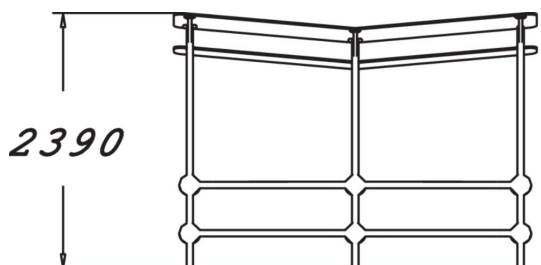

# WINAM GROUP

220704

RAILING

Product length, mm	1660
Product width, mm	3400
Product height, mm	2390
Safety info	EN 1176-1 TÜV