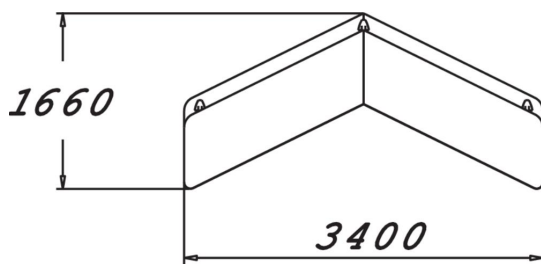

# WINAM GROUP

220704

RAILING

Product length, mm	1660
Product width, mm	3400
Product height, mm	2390
Safety info	EN 1176-1 TÜV