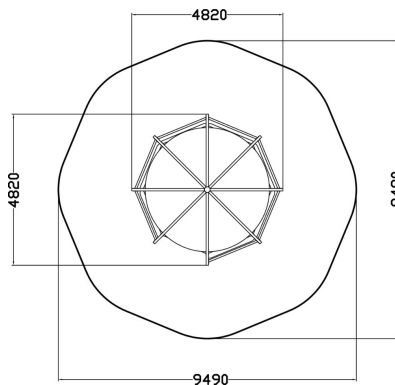

Play Planetarium is a unique play and learning environment that can fit at a time even a whole school class! The dome shaped multi functional play equipment consists of eight sections with different climbing functions such as nets, ladders and climbing walls. Explore the night sky inside Play Planetarium, as the stellar patterns are repeated accurately within the dome. Sunlight shines through the star shaped holes in the dome, and thus creates glittering stellar patterns on the dome ceiling. Children will learn to recognize different constellations and practice navigation with stars. Above the dome is made for climbing, which also promotes proven learning. A versatile and exciting play equipment is perfect for both school grounds and public parks.

User age	1+
Number of users	49
Product length, mm	4820
Product width, mm	4820
Product height, mm	2760
Impact area, m <sup>2</sup>	44.9
Falling space, m <sup>2</sup>	61.3
Height required, mm	4500
Max. free fall height, mm	2400
Safety info	EN 1176-1 TÜV
Installation time (for 1), H	28
Wood	
Metal colour	
Colour of walls and HPL	
Ropes	