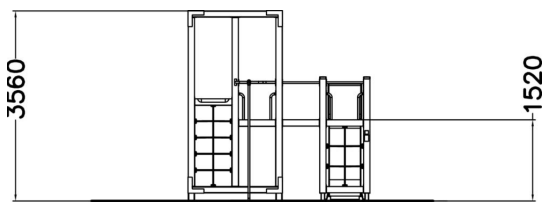

-  Climbing
7
-  Play panels
1
-  Roofs
1
-  Slides
2
-  Towers
3

Multifunctional, streamlined tower play with lots of features in a compact space. This equipment includes a climbing wall with square holes, a transparent climbing wall, an ascent with horizontal handles, four climbing nets, including three vertical nets and one horizontal net, a fireman's pole, a labyrinth game wall and a slide. The opal white roof of the tower is made of light transmitting cellular plate. The diverse climbing options of the HALO series develop children's balance and strength in a versatile manner.

User age	4+
Number of users	19
Product length, mm	4770
Product width, mm	3410
Product height, mm	3560
Impact area, m ²	38
Falling space, m ²	38
Height required, mm	3570
Max. free fall height, mm	1915
Safety info	EN 1176-1, (3) TÜV
Installation time (for 1), H	25