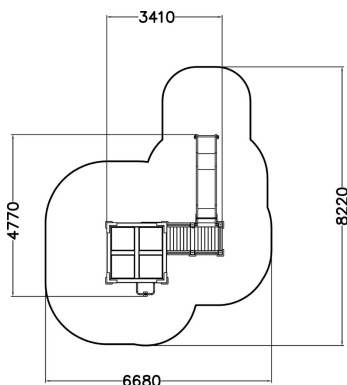

-  Climbing
7
-  Play panels
1
-  Roofs
1
-  Slides
2
-  Towers
3

Multifunctional, streamlined tower play with lots of features in a compact space. This equipment includes a climbing wall with square holes, a transparent climbing wall, an ascent with horizontal handles, four climbing nets, including three vertical nets and one horizontal net, a fireman's pole, a labyrinth game wall and a slide. The opal white roof of the tower is made of light transmitting cellular plate. The diverse climbing options of the HALO series develop children's balance and strength in a versatile manner.

User age	4+
Number of users	19
Product length, mm	4770
Product width, mm	3410
Product height, mm	3560
Impact area, m ²	38
Falling space, m ²	38
Height required, mm	3570
Max. free fall height, mm	1915
Safety info	EN 1176-1, (3) TÜV
Installation time (for 1), H	25