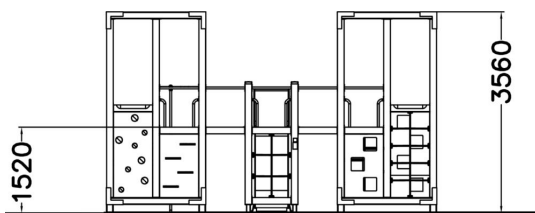

-  Climbing
12
-  Play panels
1
-  Roofs
2
-  Slides
2
-  Towers
4

Multifunctional, streamlined tower play with lots of features in a compact space. This equipment includes two climbing walls with square holes, a transparent climbing wall, an ascent with horizontal handles, a ladder rise, seven climbing nets, including five vertical and two horizontal nets, a fireman's pole, a labyrinth game wall and a slide. The opal white roof of the tower is made of light transmitting cellular plate. The diverse climbing options of the HALO series develop children's balance and strength in a versatile manner.

User age	4+
Number of users	24
Product length, mm	5880
Product width, mm	4380
Product height, mm	3560
Impact area, m ²	54.2
Falling space, m ²	54.2
Height required, mm	3570
Max. free fall height, mm	1915
Safety info	EN 1176-1, (3) TÜV
Installation time (for 1), H	38