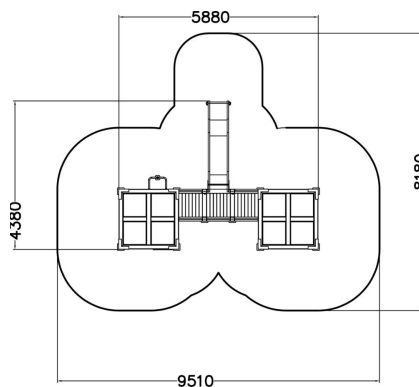

-  Climbing
12
-  Play panels
1
-  Roofs
2
-  Slides
2
-  Towers
4

Multifunctional, streamlined tower play with lots of features in a compact space. This equipment includes two climbing walls with square holes, a transparent climbing wall, an ascent with horizontal handles, a ladder rise, seven climbing nets, including five vertical and two horizontal nets, a fireman's pole, a labyrinth game wall and a slide. The opal white roof of the tower is made of light transmitting cellular plate. The diverse climbing options of the HALO series develop children's balance and strength in a versatile manner.

User age	4+
Number of users	24
Product length, mm	5880
Product width, mm	4380
Product height, mm	3560
Impact area, m ²	54.2
Falling space, m ²	54.2
Height required, mm	3570
Max. free fall height, mm	1915
Safety info	EN 1176-1, (3) TÜV
Installation time (for 1), H	38