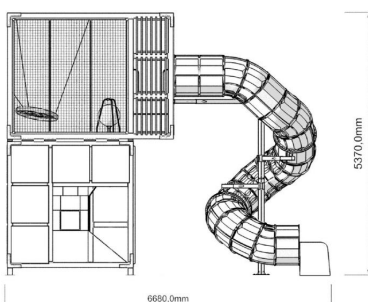

-  Slides  
1
-  Towers  
1

The unit consists of a cube and a cuboid, and it offers challenging but rewarding climbing experiences. Up high, users have a great view of their surroundings. The bird's nest swing and balancing ball provide great places for observing. The long tube slide offers a fun, yet safe way of coming down. Tube slide available also in stainless steel.

User age	6+
Number of users	29
Product length, mm	6650
Product width, mm	4600
Product height, mm	5370
Impact area, m <sup>2</sup>	7.4
Falling space, m <sup>2</sup>	20.2
Max. free fall height, mm	1000
Safety info	EN 1176-1, 3 TÜV
Installation time (for 1), H	48
Foundation options	Surface mounting
Wood	
Colour of walls and HPL	