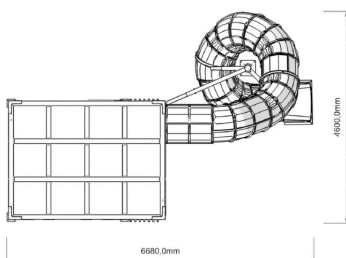

-  Slides  
1
-  Towers  
1

The unit consists of a cube and a cuboid, and it offers challenging but rewarding climbing experiences. Up high, users have a great view of their surroundings. The bird's nest swing and balancing ball provide great places for observing. The long tube slide offers a fun, yet safe way of coming down. Tube slide available also in stainless steel.

User age	6+
Number of users	29
Product length, mm	6650
Product width, mm	4600
Product height, mm	5370
Impact area, m <sup>2</sup>	7.4
Falling space, m <sup>2</sup>	20.2
Max. free fall height, mm	1000
Safety info	EN 1176-1, 3 TÜV
Installation time (for 1), H	48
Foundation options	Surface mounting
Wood	
Colour of walls and HPL	