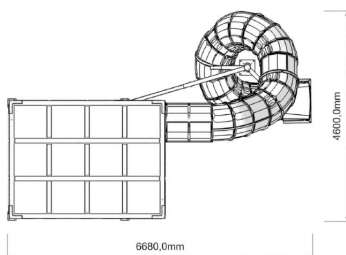

-  Balancing  
1
-  Climbing  
4
-  Crawling  
3
-  Dynamic  
1
-  Meeting points  
2
-  Roofs  
1
-  Slides  
1
-  Towers  
1

The vertical cuboid has three nets that can be used to climb up to a height of over 3 metres – all the way to the horizontal cuboid on the next level. The transparent walls offer a great view of the surroundings, and the bird's nest swing and balancing ball are great places for observing. The long tube slide offers a fun, yet safe way of coming down. Tube slide available also in stainless steel.

User age	6+
Number of users	37
Product length, mm	6650
Product width, mm	4600
Product height, mm	6200
Impact area, m <sup>2</sup>	7.4
Falling space, m <sup>2</sup>	20.2
Height required, mm	6200
Max. free fall height, mm	1000
Safety info	EN 1176-1, 3 TÜV
Installation time (for 1), H	48
Foundation options	Surface mounting
Wood	