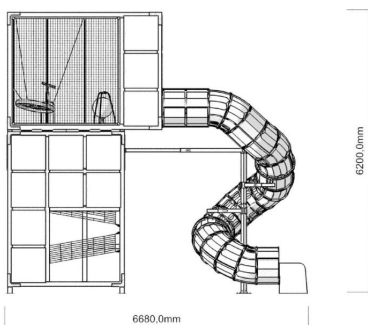

-  Balancing  
1
-  Climbing  
4
-  Crawling  
3
-  Dynamic  
1
-  Meeting points  
2
-  Roofs  
1
-  Slides  
1
-  Towers  
1

The vertical cuboid has three nets that can be used to climb up to a height of over 3 metres – all the way to the horizontal cuboid on the next level. The transparent walls offer a great view of the surroundings, and the bird's nest swing and balancing ball are great places for observing. The long tube slide offers a fun, yet safe way of coming down. Tube slide available also in stainless steel.

User age	6+
Number of users	37
Product length, mm	6650
Product width, mm	4600
Product height, mm	6200
Impact area, m <sup>2</sup>	7.4
Falling space, m <sup>2</sup>	20.2
Height required, mm	6200
Max. free fall height, mm	1000
Safety info	EN 1176-1, 3 TÜV
Installation time (for 1), H	48
Foundation options	Surface mounting
Wood	