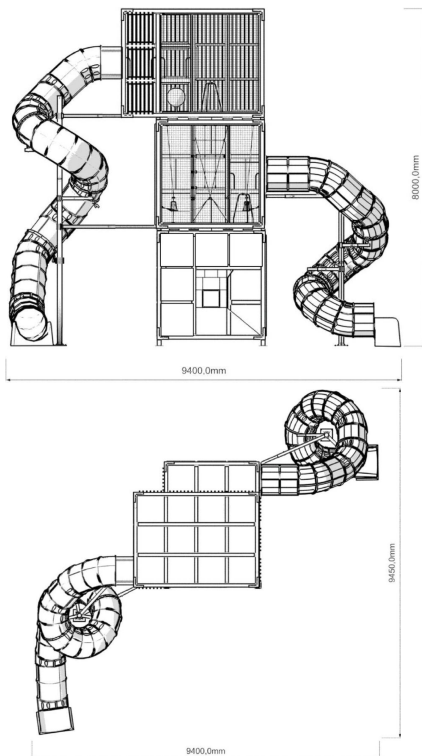

-  Slides
2
-  Towers
1

Height is a fundamental element of exciting play. Rising to nearly 8 metres, this tower consists of three elements (a cube and two cuboids on top of each other) and offers users chances for truly testing their limits. How high do you dare to climb? Are you brave enough to walk on the transparent floor? Will you climb down or speed down one of the two tube slides? Tube slides are available also in stainless steel.

User age	6+
Number of users	42
Product length, mm	9340
Product width, mm	9330
Product height, mm	8000
Impact area, m ²	14.8
Falling space, m ²	27.6
Height required, mm	8000
Max. free fall height, mm	1000
Safety info	EN 1176-1, 3 TÜV
Installation time (for 1), H	68
Foundation options	Surface mounting
Wood	
Colour of walls and HPL	