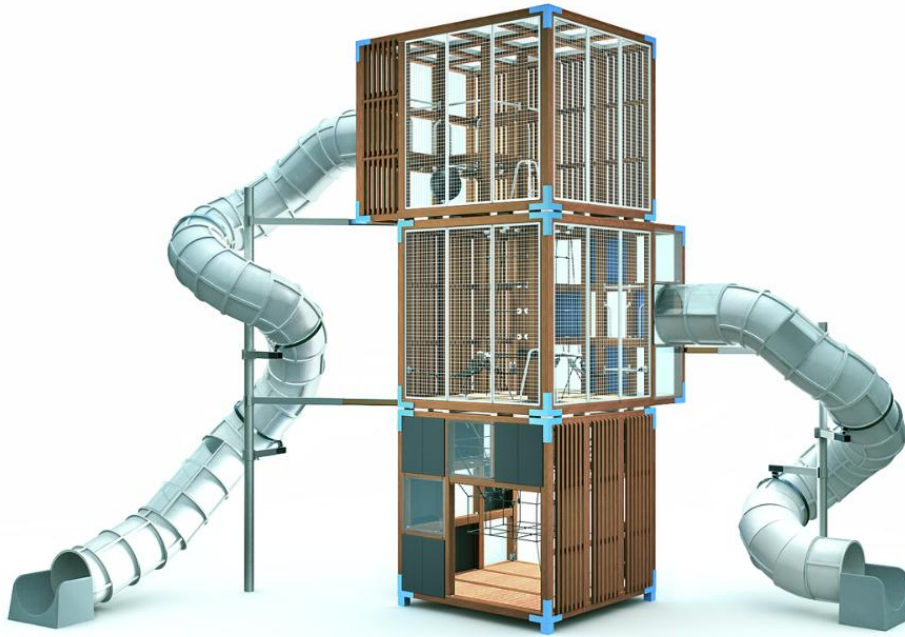

-  Slides
2
-  Towers
1

Height is a fundamental element of exciting play. Rising to nearly 8 metres, this tower consists of three elements (a cube and two cuboids on top of each other) and offers users chances for truly testing their limits. How high do you dare to climb? Are you brave enough to walk on the transparent floor? Will you climb down or speed down one of the two tube slides? Tube slides are available also in stainless steel.

User age	6+
Number of users	42
Product length, mm	9340
Product width, mm	9330
Product height, mm	8000
Impact area, m ²	14.8
Falling space, m ²	27.6
Height required, mm	8000
Max. free fall height, mm	1000
Safety info	EN 1176-1, 3 TÜV
Installation time (for 1), H	68
Foundation options	Surface mounting
Wood	
Colour of walls and HPL	