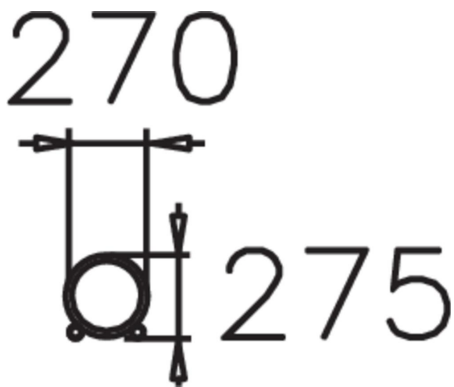

Free-standing bicycle parking. Spiral cycle rack for multiple bikes (4-6). The cycle rack is free-standing and can be approached from either side.

Number of users	0
Installation time (for 1), H	0
Foundation options	Free standing
Metal colour	