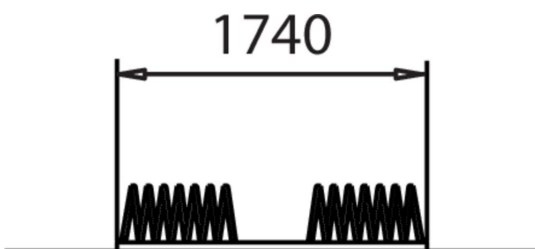

Free-standing bicycle parking. Spiral cycle rack for multiple bikes (4-6). The cycle rack is free-standing and can be approached from either side.

Number of users	0
Installation time (for 1), H	0
Foundation options	Free standing
Metal colour	