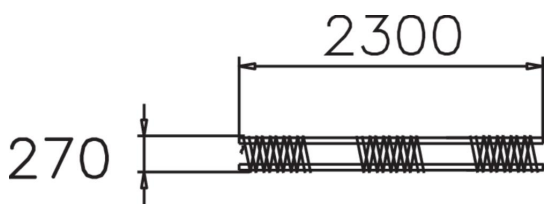

Free-standing bicycle parking. Spiral cycle rack for multiple bikes (6-10). The cycle rack is free-standing and can be approached from either side.

|                              |   |
|------------------------------|---|
| Number of users              | 0   |
| Installation time (for 1), H | 0   |
| Foundation options           | Free standing   |
| Metal colour                 |  |