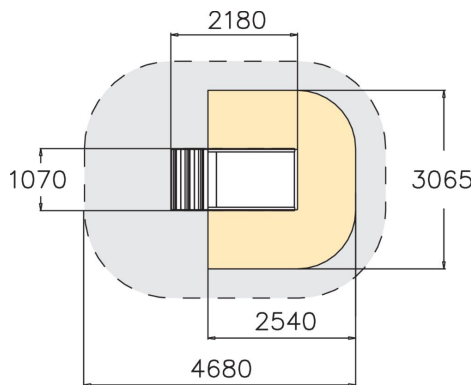

Beautiful small play equipment with a slide. Under the slide is a tunnel which can be used to crawl through or play inside.

User age	1+
Number of users	3
Product length, mm	2180
Product width, mm	1070
Product height, mm	1020
Impact area, m ²	7.4
Height required, mm	2375
Max. free fall height, mm	1000
Safety info	EN 1176-1, 3 TÜV
Installation time (for 1), H	0.5
Foundation options	Deep mounting Surface mounting
Wood	