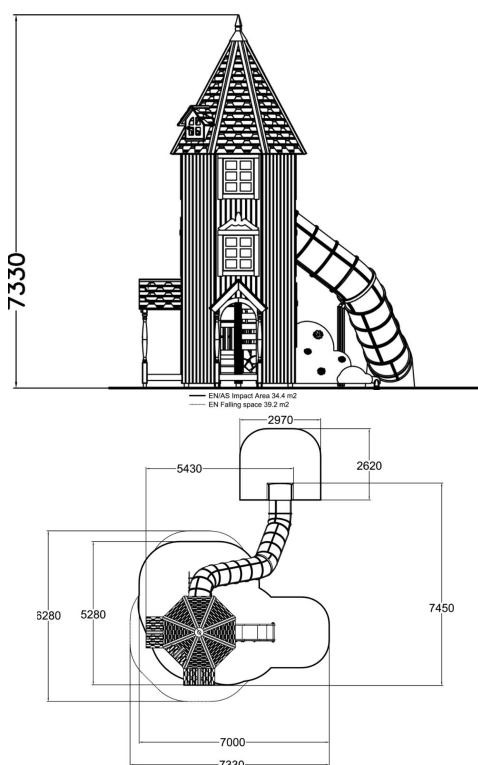

Slides  
2

Towers  
1

The Moominhouse is a beautiful and cozy home for the Moomin family, and an iconic focal point in Moomin stories. Inside the house, the ground floor kitchen has many activities: cooking and baking, searching for ancestors and sliding out right from the window! The middle floor is for playing with friends and recalling Moominpappa's travels. It is also an entrance to Moomintroll's room on the top floor, which has a great view over the Moominvalley, and a stunning tube slide down to the yard! One side of the house is partially open, allowing inside activities to be seen from outside. Here you can also find the exciting climbing section to the second floor and upwards.

User age	1+
Number of users	30
Product length, mm	5430
Product width, mm	7450
Product height, mm	7330
Impact area, m <sup>2</sup>	34.4
Falling space, m <sup>2</sup>	39.2
Height required, mm	7330
Max. free fall height, mm	1970
Safety info	EN 1176-1, 3 TÜV
Installation time (for 1), H	110
Foundation options	Deep mounting Surface mounting
Wood	
Metal colour	
Colour of walls and HPL	
Ropes	