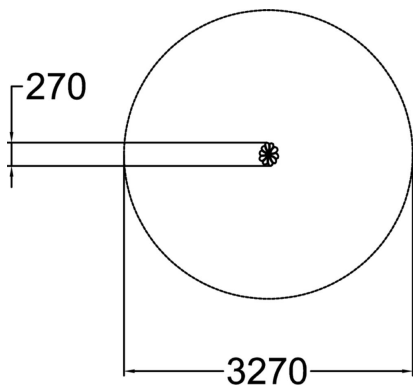

Combine the flowers of Moominmamma's garden to build cute table & seating groups and nice balancing trails. The flowers withstand heavy wear, and the laminated flower parts and painted metal legs bring even more color to the Moominhouse yard. The flowers come in three different colors: blue, red and yellow and they can be mounted at a height of 100-520 mm.

User age	1+
Number of users	1
Product length, mm	270
Product width, mm	220
Product height, mm	210
Falling space, m ²	8.4
Height required, mm	2120
Max. free fall height, mm	210
Safety info	EN 1176-1 TÜV
Installation time (for 1), H	1
Foundation options	Deep mounting Surface mounting
Metal colour	
Colour of walls and HPL	