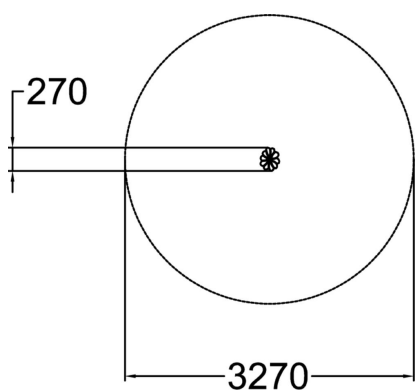

Combine the flowers of Moominmamma's garden to build cute table & seating groups and nice balancing trails. The flowers withstand heavy wear, and the laminated flower parts and painted metal legs bring even more color to the Moominhouse yard. The flowers come in three different colors: blue, red and yellow and they can be mounted at a height of 100-520 mm.

User age	1+
Number of users	1
Product length, mm	270
Product width, mm	220
Product height, mm	210
Falling space, m ²	8.4
Height required, mm	2120
Max. free fall height, mm	210
Safety info	EN 1176-1 TÜV
Installation time (for 1), H	1
Foundation options	Deep mounting Surface mounting
Metal colour	
Colour of walls and HPL	