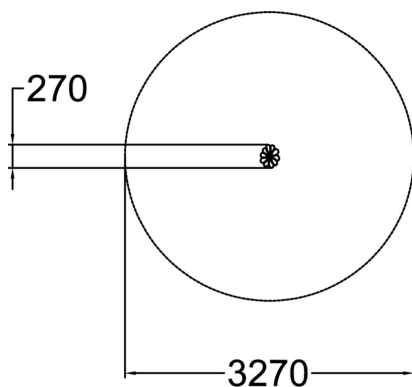

Combine the flowers of Moominmamma's garden to build cute table & seating groups and nice balancing trails. The flowers withstand heavy wear, and the laminated flower parts and painted metal legs bring even more color to the Moominhouse yard. The flowers come in three different colors: blue, red and yellow and they can be mounted at a height of 100-520 mm.

User age	1+
Number of users	1
Product length, mm	270
Product width, mm	220
Product height, mm	210
Falling space, m <sup>2</sup>	8.4
Height required, mm	2210
Max. free fall height, mm	210
Safety info	EN 1176-1 TÜV
Installation time (for 1), H	1
Foundation options	Deep mounting Surface mounting
Metal colour	
Colour of walls and HPL	