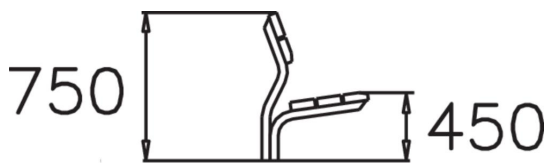

Lappset's Scandinavia park range has a design that suits most environments. The bench seat is made of pine and the frame angled steel. Scandinavia is available in different varieties - with or without visible carriage bolts, and with or without armrests.

Product length, mm	1800
Product width, mm	540
Product height, mm	750
Foundation options	Deep mounting
Wood	
Metal colour	