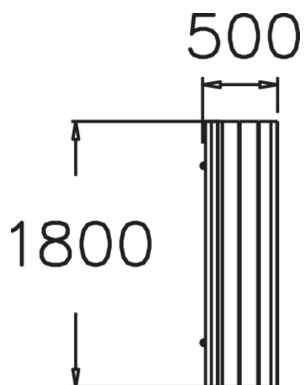

Lappset's Scandinavia park range has a design that suits most environments. The bench seat is made of pine and the frame angled steel. Scandinavia is available in different varieties - with or without visible carriage bolts, and with or without armrests.

Product length, mm	1800
Product width, mm	540
Product height, mm	750
Foundation options	Deep mounting
Wood	
Metal colour	