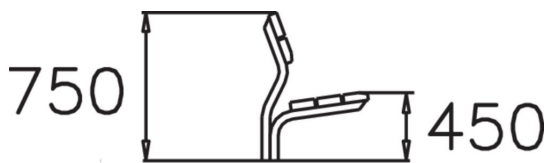

Product length, mm	1800
Product width, mm	540
Product height, mm	750
Foundation options	Deep mounting
Wood	
Metal colour	