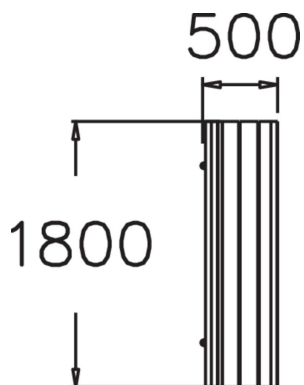

WINAM GROUP

NF2271M

SOFFA SCANDINAVIA

Park benches for all environments. The bench seat is made of pine and the frame angled steel. Scandinavia is available in different varieties - with or without visible carriage bolts, and with or without armrests.

Product length, mm	1800
Product width, mm	540
Product height, mm	750
Foundation options	Deep mounting
Wood	
Metal colour	