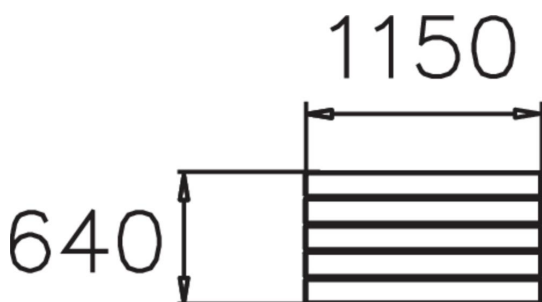

WINAM GROUP

NF2291M

SCANDINAVIA TABLE

The table is part of Lappset's Scandinavia range, which includes benches with or without backrests. The table has a central leg, which makes it easily accessible for everyone. The Scandinavia range of park furniture is made from pine, has a steel frame, and must be fixed in poured foundations.

Product length, mm	1150
Product width, mm	640
Product height, mm	720
Foundation options	Deep mounting
Wood	
Metal colour	