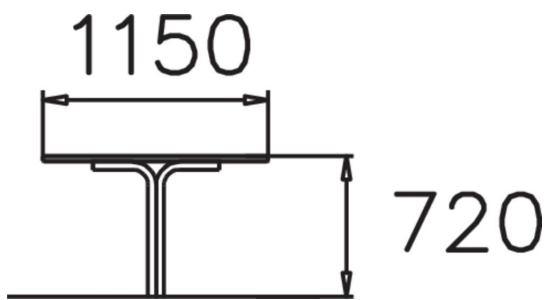

WINAM GROUP

NF2291M

SCANDINAVIA TABLE

The table is part of Lappset's Scandinavia range, which includes benches with or without backrests. The table has a central leg, which makes it easily accessible for everyone. The Scandinavia range of park furniture is made from pine, has a steel frame, and must be fixed in poured foundations.

Product length, mm	1150
Product width, mm	640
Product height, mm	720
Foundation options	Deep mounting
Wood	
Metal colour	