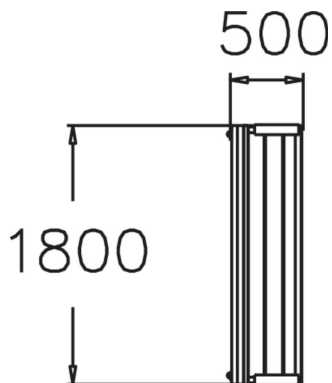

Lappset's Scandinavia park range has a design that suits most environments. The bench seat is made of pine and the frame angled steel. Scandinavia is available in different varieties - with or without visible carriage bolts, and with or without armrests.

Product length, mm	1800
Product width, mm	540
Product height, mm	750
Foundation options	Deep mounting
Wood	
Metal colour	