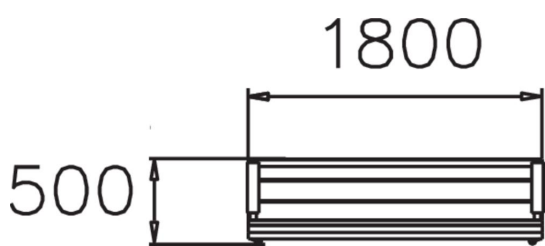

Park benches for all environments. The bench seat is made of pine and the frame angled steel. Scandinavia is available in different varieties - with or without visible carriage bolts, and with or without armrests.

Product length, mm	1800
Product width, mm	370
Foundation options	Deep mounting
Wood	
Metal colour	