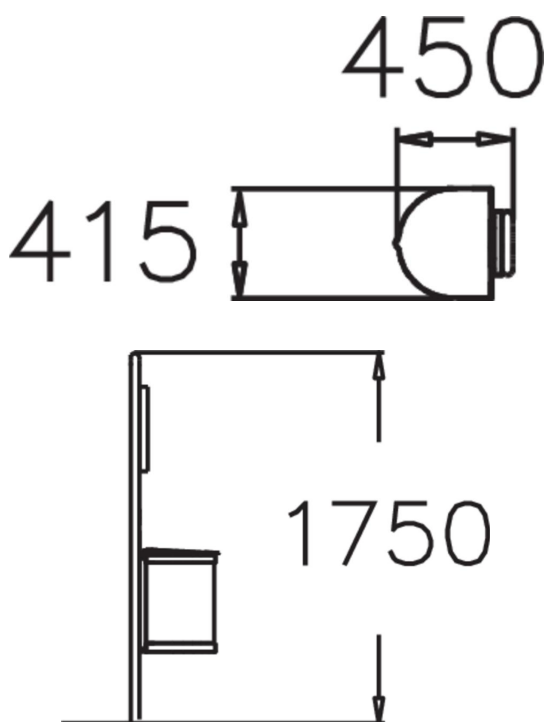

WINAM GROUP

NF2457

LUDVIG LITTER BIN

Litter bin with dog waste storage. Ludvig is a litter bin with additional storage for dog waste. It holds 50 litres and can be set in the ground with two 40 mm posts, or affixed to the wall.

Product height, mm	1750
Foundation options	Deep mounting Wall mounting
Metal colour	