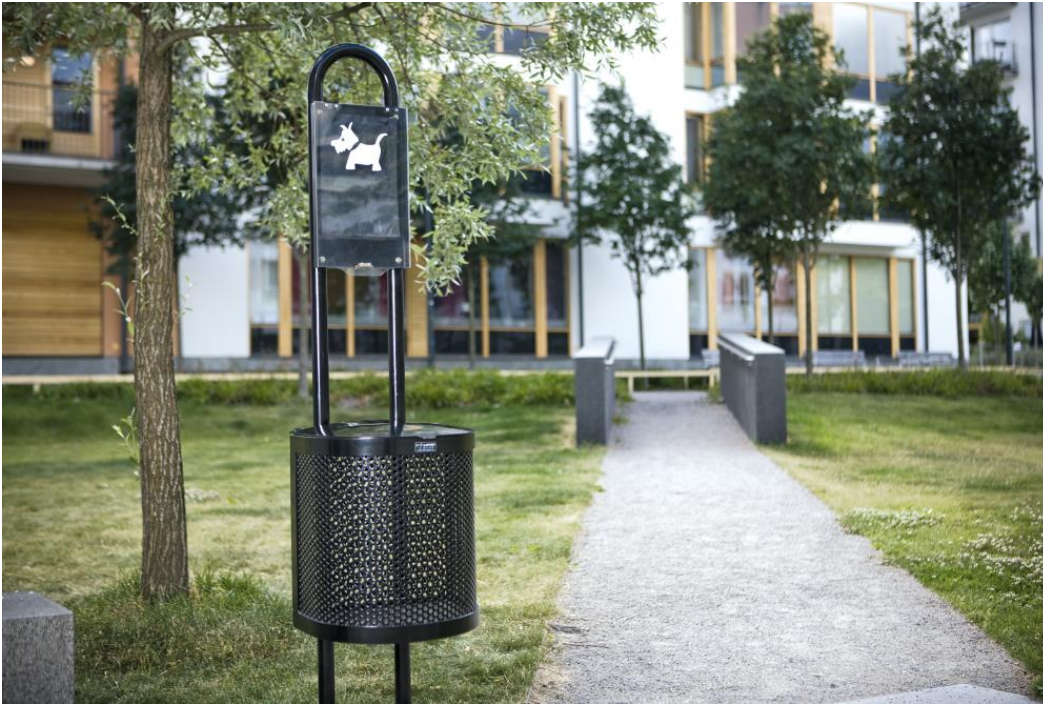

WINAM GROUP

NF2457

LUDVIG LITTER BIN

Litter bin with dog waste storage. Ludvig is a litter bin with additional storage for dog waste. It holds 50 litres and can be set in the ground with two 40 mm posts, or affixed to the wall.

Product height, mm	1750
Foundation options	Deep mounting Wall mounting
Metal colour	