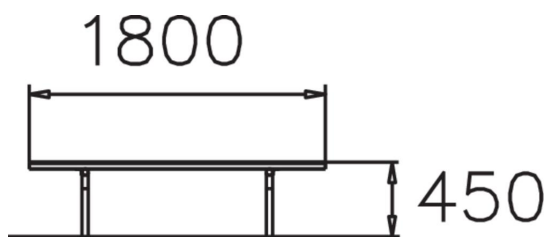

Scandinavia is a stylish park bench without armrests and is designed for poured foundations. The bench seat is made of pine and the frame powder-coated steel. Scandinavia is one of Lappset's most popular park furniture ranges, and includes a park bench with back support, a table and a chair in the same design.

Product length, mm	1800
Product width, mm	370
Product height, mm	450
Foundation options	Deep mounting
Wood	
Metal colour	