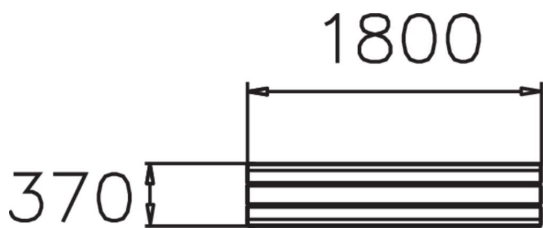

Scandinavia is a stylish park bench without armrests and is designed for poured foundations. The bench seat is made of pine and the frame powder-coated steel. Scandinavia is one of Lappset's most popular park furniture ranges, and includes a park bench with back support, a table and a chair in the same design.

Product length, mm	1800
Product width, mm	370
Product height, mm	450
Foundation options	Deep mounting
Wood	
Metal colour	