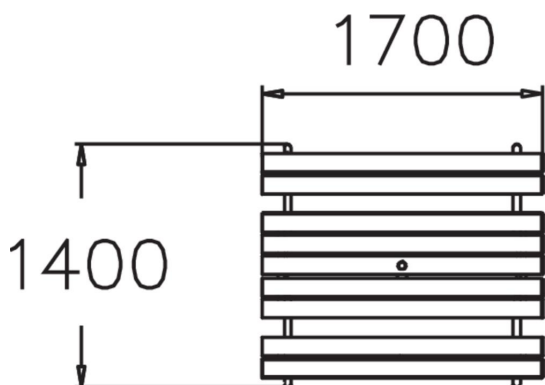

WINAM GROUP

NF2591

HANSA PICNIC TABLE

Picnic table - a must in any playground. Large free-standing picnic table with table and seating in one. Hansa is 720 mm high and 1700 mm long. Picnic table also available with backrests (NF2593), with extended table top (NF2691) or with backrest on one side and extended table top (NF2594).

Product length, mm	1700
Product height, mm	720
Foundation options	Free standing
Wood	
Metal colour	