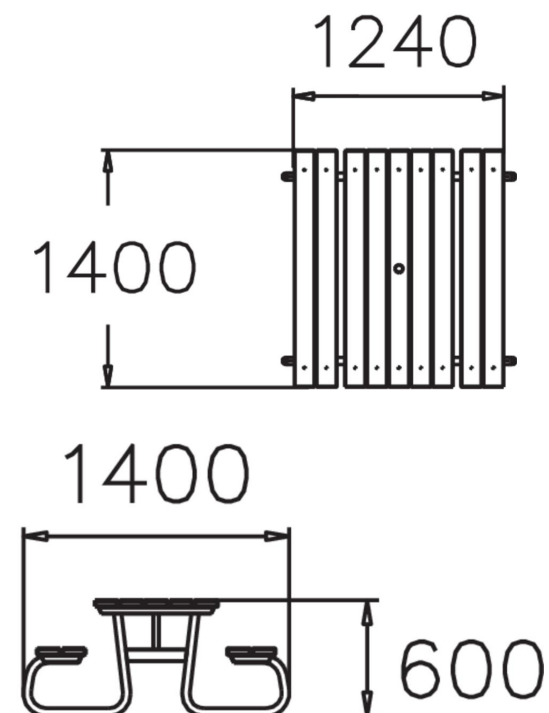

Picnic table for little ones. Picnic table adapted for children. Sturdy combination of seating-and-table-in-one; height 600 mm and length 1400 mm. The table is free-standing.

Product length, mm	1400
Product width, mm	1240
Product height, mm	600
Foundation options	Free standing
Wood	
Metal colour	