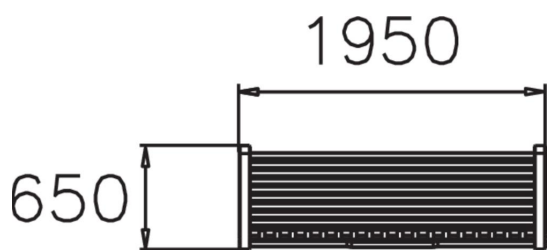

Classic country-garden-style park bench. Båstad is an elegant, country-garden-style free-standing park bench. This stylish, romantic item of park furniture suits most environments, but is most at home in lush green parks and gardens. Lappset's Båstad bench comes in jatoba or pine (NF2731).

Product length, mm	1950
Product width, mm	660
Product height, mm	880
Foundation options	Free standing
Wood	