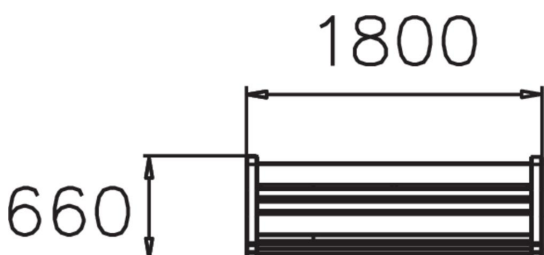

# WINAM GROUP

NF2751

MALEN SOFFA

Sturdy park bench. Malen is a park bench in a classic garden style. The free-standing bench is made entirely from pine and can be placed on its own or together with Lappset's Malbå table to form a complete furniture group.

Product length, mm	1800
Product width, mm	660
Product height, mm	880
Foundation options	Free standing
Wood	