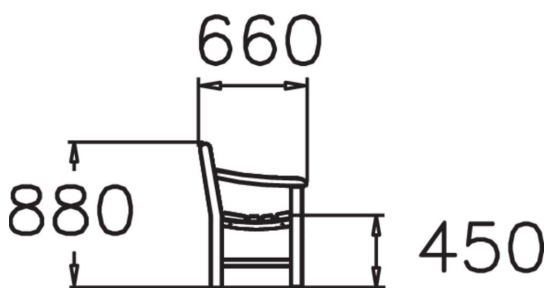

# WINAM GROUP

NF2751

MALEN SOFFA

Sturdy park bench. Malen is a park bench in a classic garden style. The free-standing bench is made entirely from pine and can be placed on its own or together with Lappset's Malbå table to form a complete furniture group.

Product length, mm	1800
Product width, mm	660
Product height, mm	880
Foundation options	Free standing
Wood	