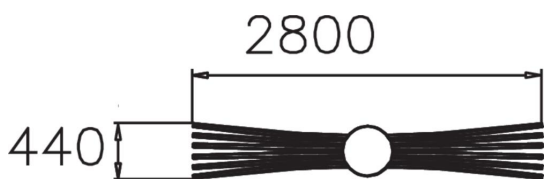

Fan-shaped park bench. Sunray is a free-standing item of park furniture with an exciting shape. The wooden seat of the park furniture radiates out from the raised cylindrical powder-coated steel centre post. The central section can be used as a small table.

Product length, mm	2800
Foundation options	Deep mounting
Wood	
Metal colour	