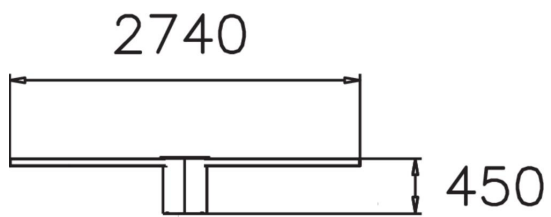

Fan-shaped park bench. Sunray is a free-standing item of park furniture with an exciting shape. The wooden seat of the park furniture radiates out from the raised cylindrical powder-coated steel centre post. The central section can be used as a small table.

Product length, mm	2800
Foundation options	Deep mounting
Wood	
Metal colour	