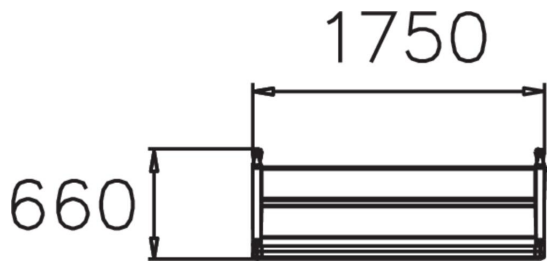

# WINAM GROUP

NF3901

NEO SOFFA

Neo is stylish, free-standing bench with back- and armrests and a classic, modern design. The bench frame is cast aluminium, while the seat and back support come in either pine or jatoba. An extension section is also available (NF3901B).

Product length, mm	1750
Product width, mm	660
Product height, mm	810
Foundation options	Free standing
Wood	
Metal colour	