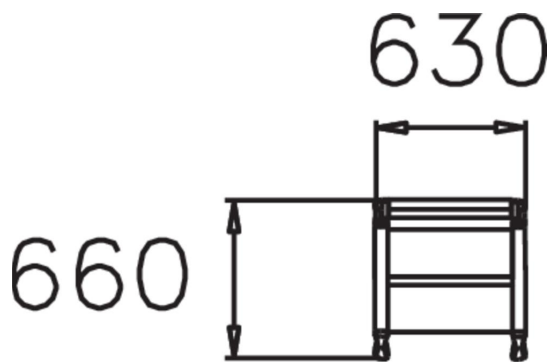

Product length, mm	630
Product width, mm	660
Product height, mm	810
Foundation options	Free standing
Wood	
Metal colour	